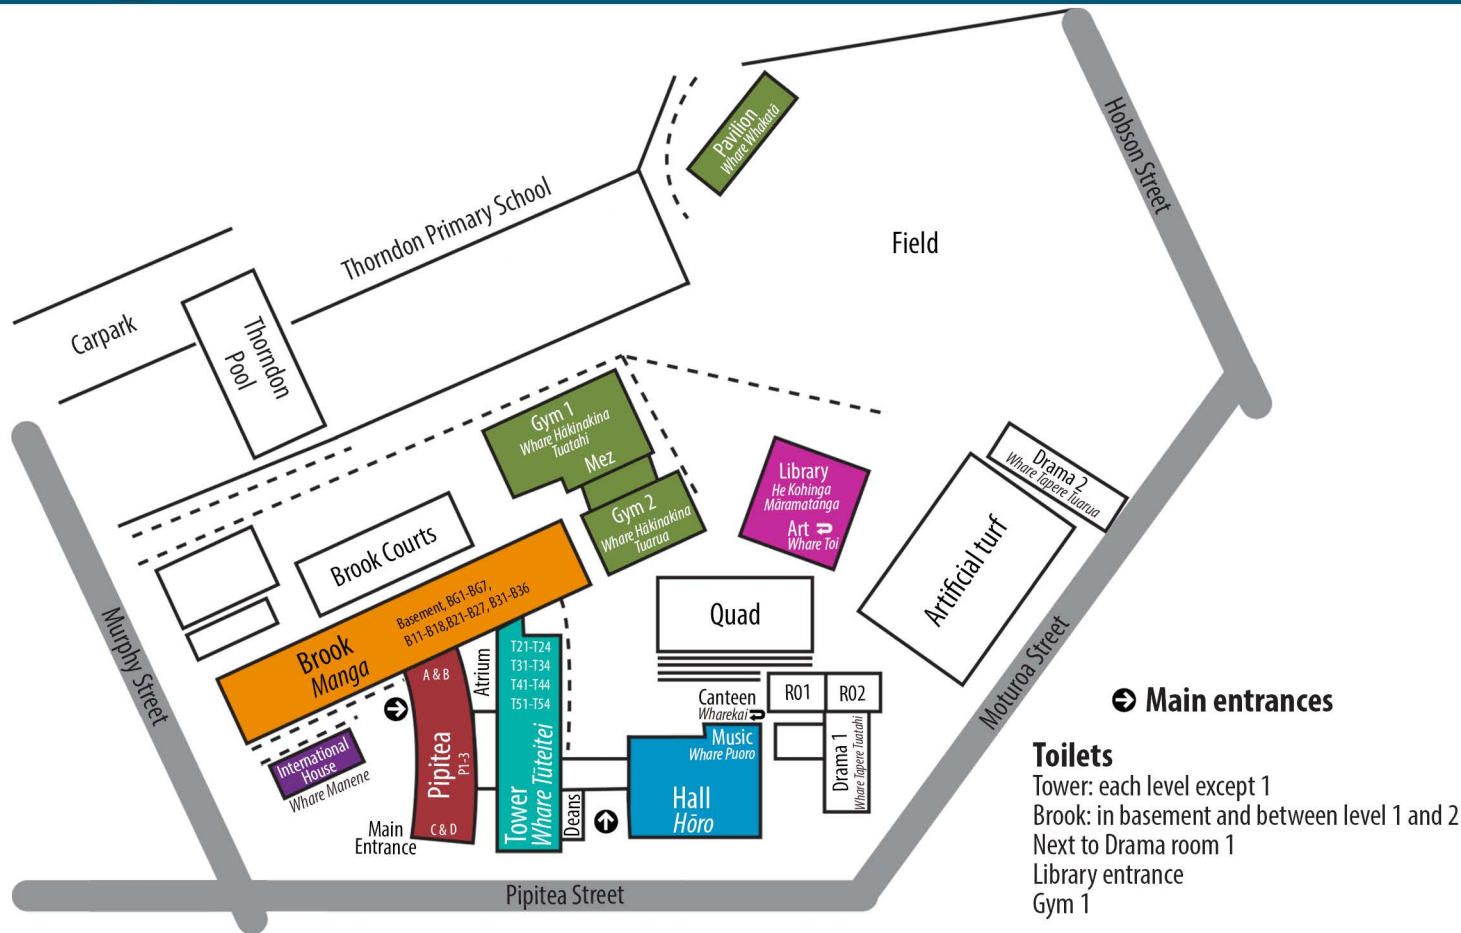

WELLINGTON GIRLS' COLLEGE

TE KARETI KOHIRO O TE WHANGA-NUI-A-TARA

➔ Main entrances

Toilets

- Tower: each level except 1
- Brook: in basement and between level 1 and 2
- Next to Drama room 1
- Library entrance
- Gym 1